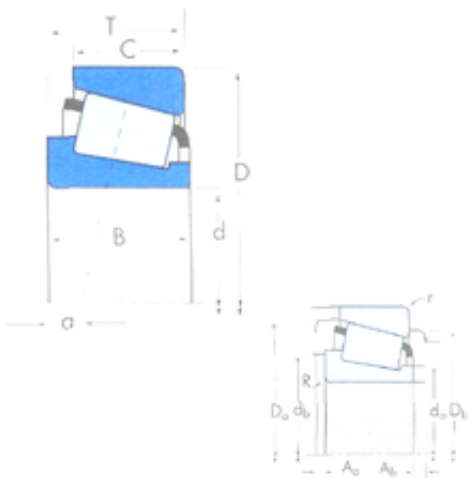

China Abec 9 Bearing Supplier

Agriculture machinery Timken tapered roller bearings L217849/L217810 3984/3920 3984/3925 roller bearings for Colombia

Bearing No. L217849/L217810

L217849/L217810 Bearing 2D drawings and 3D CAD models

Size	88.9x123.825x20.638 mm
Bore Diameter	88,9 mm
Outer Diameter	123,825 mm
Width	20,638 mm
d	88,9 mm
D	123,825 mm
T	20,638 mm
B	20,638 mm
C	16,67 mm
R	1,5 mm
r	1,5 mm
a	0 mm
Da	119 mm
db	97 mm
da	94 mm
Db	116 mm
Aa	0,5 mm
Ab	2,1 mm
Weight	0,75 Kg
Basic static load rating (C0)	156 kN
Factor (G1)	111,3
Factor (G2)	74,8
Factor (Cg)	0,0317
Factor (K)	1,77
Basic dynamic load rating	22,2