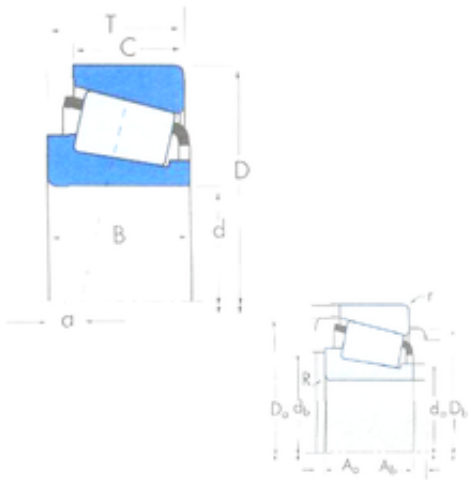

China Abec 9 Bearing Supplier

Inchi Timken Taper Roller Bearing
 Lm67048/Lm67010 Lm67045/Lm67010
 JI26749/JI26710 Hm88649/Hm88610 88649/10

Bearing No. Lm67048/Lm67010

Size	31.75x59.131x15.875 mm
Bore Diameter	31.75 mm
Outer Diameter	59,131 mm
Width	15,875 mm
d	31.75 mm
D	59,131 mm
T	15,875 mm
B	16,764 mm
C	11,811 mm
r	1,3 mm
a -	3 mm
Da	56 mm
db	42,5 mm
da	36 mm
Db	52 mm
Aa	0,7 mm
Ab	0,8 mm
Weight	0,18 Kg
Basic static load rating (C0)	44,6 kN
Factor (G1)	12,8
Factor (G2)	9,7
Factor (Cg)	0,0143
Factor (K)	1,42
Basic dynamic load rating (C90)	9,46

Lm67048/Lm67010 Bearing 2D drawings and 3D CAD models

China Abec 9 Bearing Supplier

Basic dynamic load rating (Ca90)	6,68
Basic dynamic load rating (C1)	36,5 kN
Calculation factor (e)	0,41